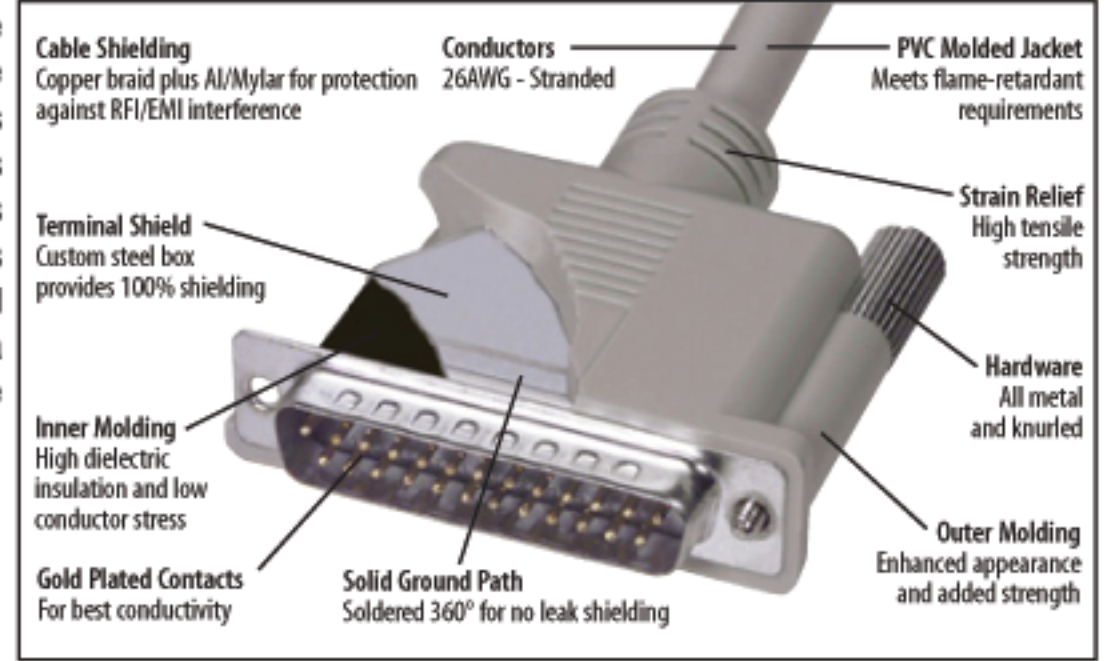

Premium Molded D-sub Cable, DB9 Male / Male, 2.5 ft

Features for this product

- Foil plus braid shield provides maximum protection against EMI/RFI
- Custom stamped steel internal enclosure provides 100% shielding and a robust strain relief
- Molded backshells provide durability and increased strength at cable entry point
- Gold plated contacts provide reliable connections with repeated mating cycles
- DB9 male to male connectors, lengths range from 2.5 ft. to 50 ft.

L-com's top of the line offering of D-sub cable assemblies provide maximum protection against data corrupting EMI/RFI. Double shielded cable (copper braid plus aluminum mylar foil) and a custom steel internal enclosure separate these cables from any off the shelf D-sub cable on the market. Ideal for any electrically noisy environment where fans, motors or switches are nearby. Custom lengths and pinouts are available with modest minimum requirements.

Premium D-Sub Cable Assemblies - Fully Populated and Double Shielded

The CS2N Series of D-Sub cable assemblies is our top of the line D-Sub cabling offering. These cables offer the best features for those applications where only the best will do. The bulk cable utilizes 26AWG stranded conductors with double shielding (copper braid plus aluminum mylar foil) and flexible PVC jacket. Fully molded backshells also have a unique stamped steel internal enclosure that provides the ultimate in shielding performance. Mounting is done via rugged 4-40 thumbscrews that are easy to grip without the need for a screwdriver. Hex nuts on female connectors are removable to expose 4-40 thumbscrews. Color: Light Gray.